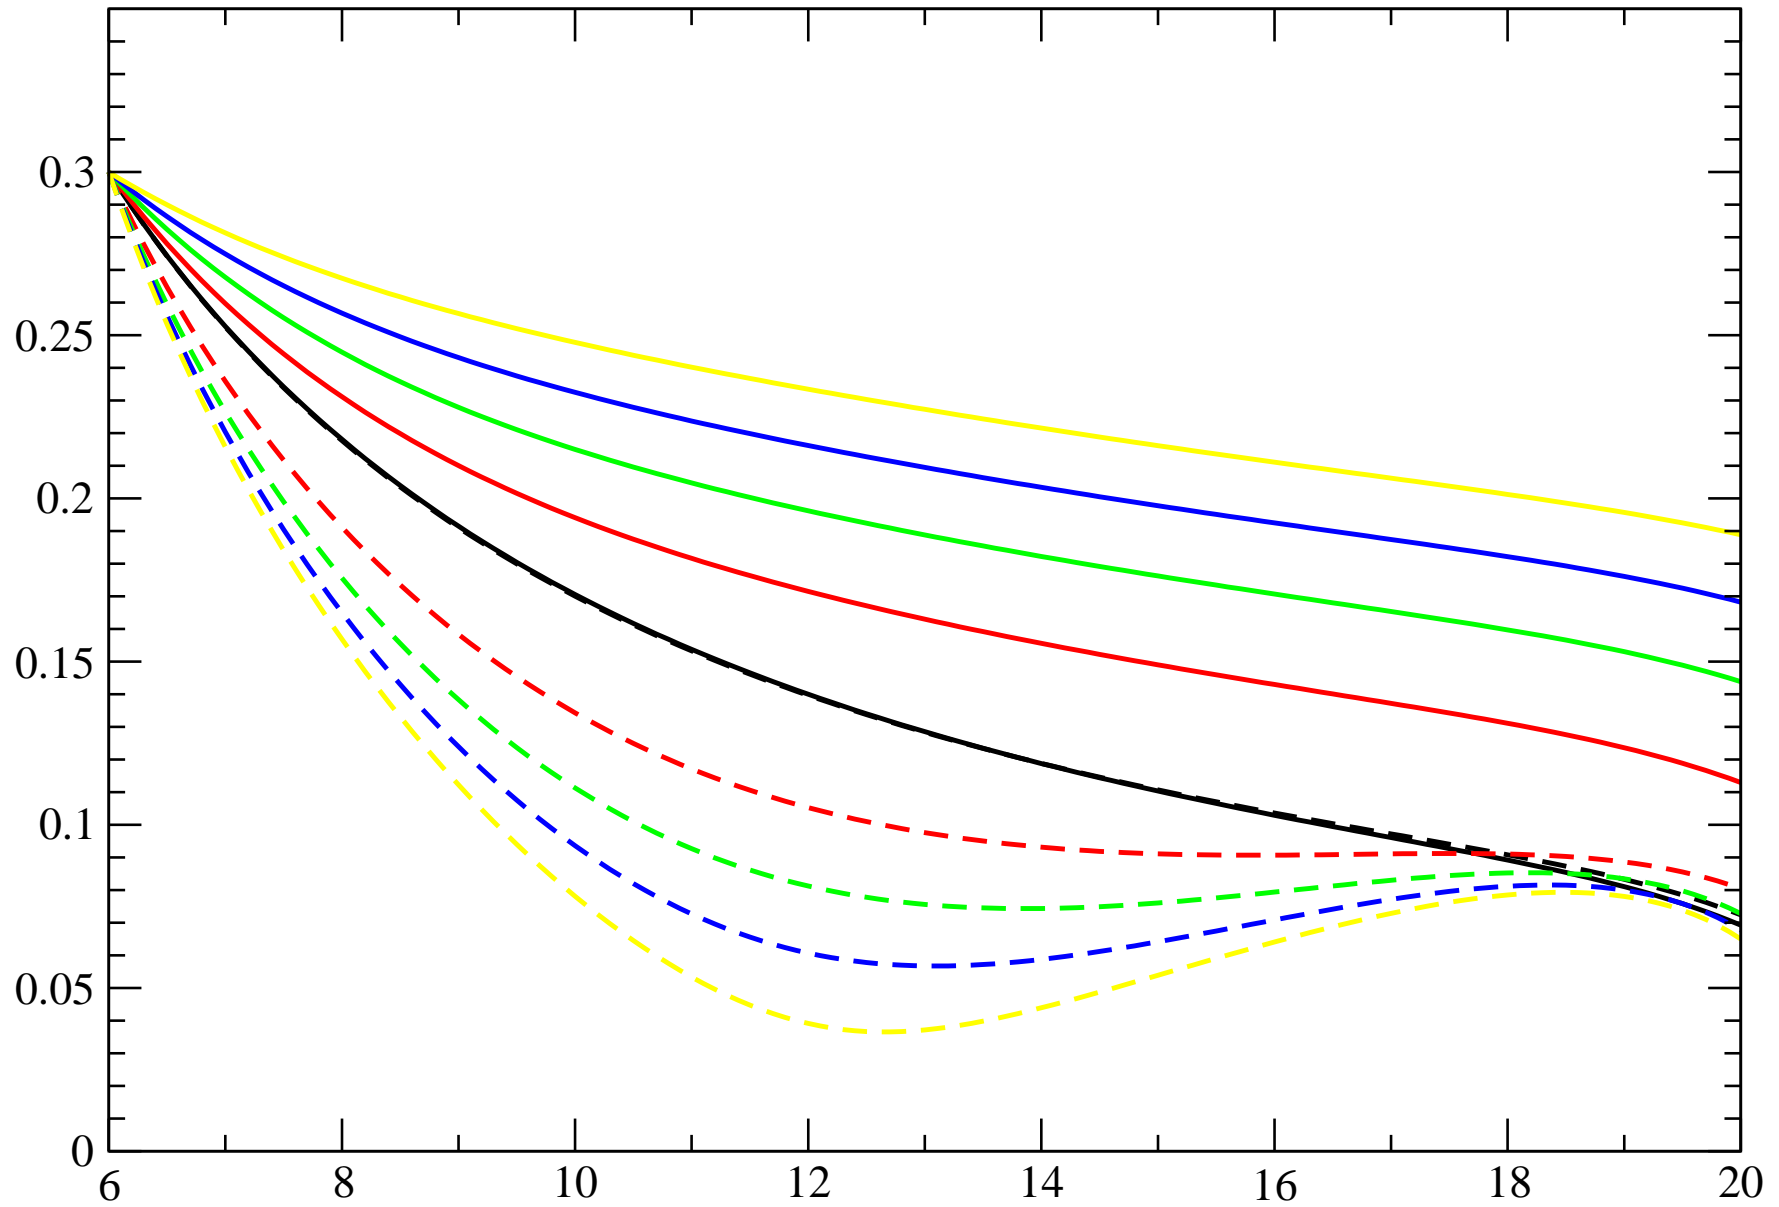

Path Length

b2f: 0 -> 200

Tunes

b2f: 0 -> 200

Path Length

b2d: 0 -> -200

Tunes

b2d: 0 -> -200

Tunes

b2f: 0 -> 400; b2d: 0 -> -400

Path Length

b2f: 0 -> 400; b2d: 0 -> -400

Tunes

b2f: 0 -> 800; b2d: 0 -> -1600

Path Length

b2f: 0 -> 800; b2d: 0 -> -1600